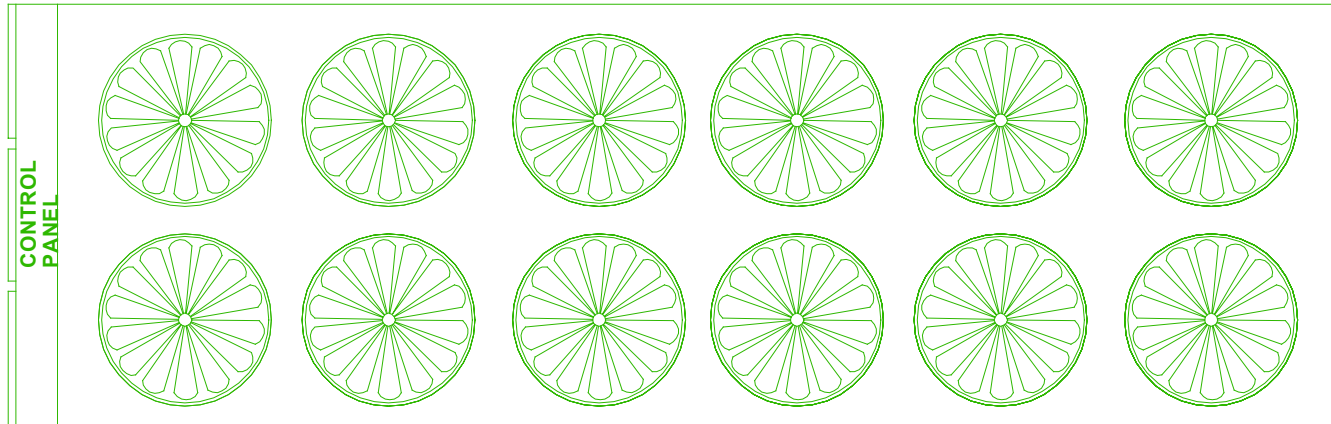

**HUSH QUILT™ Quilted Absorber Curtain Blankets (Solid Architectural Wall)
AS MANUFACTURED BY BRD NOISE & VIBRATION CONTROL, INC.
WIND GAP, PA: 1-610-863-6300**

AIR COOLED CHILLER

Solid Concrete or CMU Block Architectural Wall
(BY OTHERS)